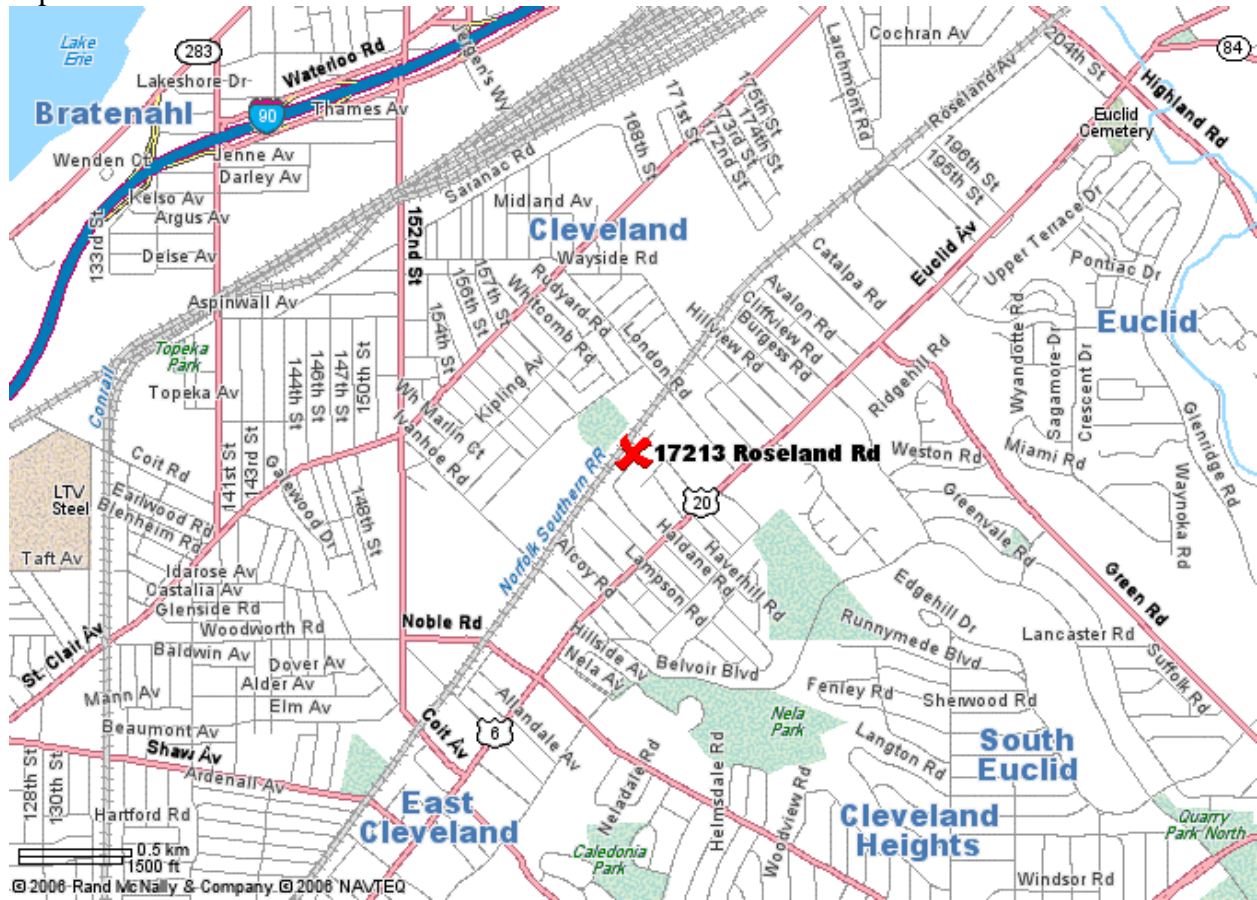

## **From Westside/downtown:**

- Get off I-90 at E. 152<sup>nd</sup> Street exit, turn right heading south
- Follow E. 152<sup>nd</sup> to St. Clair Avenue, turn south east onto Ivanhoe (next to Collinwood High School)
- Take Ivanhoe to Euclid Avenue, turn left heading east
- Take Euclid Avenue to the third set of traffic lights and turn left heading north onto Arabella (Cleveland Clinic Parker Office Building at corner)
- Arabella dead ends into Roseland

## **From the Eastside/Lake County:**

- Get off I-90 at E. 140<sup>th</sup>/E. 152<sup>nd</sup> Street exit, follow the signs around to E. 152<sup>nd</sup> Street, turn right heading south
- Follow E. 152<sup>nd</sup> to St. Clair Avenue, turn south east onto Ivanhoe (next to Collinwood High School)
- Take Ivanhoe to Euclid Avenue, turn left heading east
- Take Euclid Avenue to the third set of traffic lights and turn left heading north onto Arabella (Cleveland Clinic Parker Office Building at corner)
- Arabella dead ends into Roseland

## **From Cleveland Heights:**

- Take S. Taylor Road north to Euclid Avenue, turn right heading east on Euclid
- Take Euclid Avenue to the fifth set of traffic lights and turn left heading north onto Arabella (Cleveland Clinic Parker Office Building at corner)
- Arabella dead ends into Roseland

Street Map view of area:

City Map view of area: